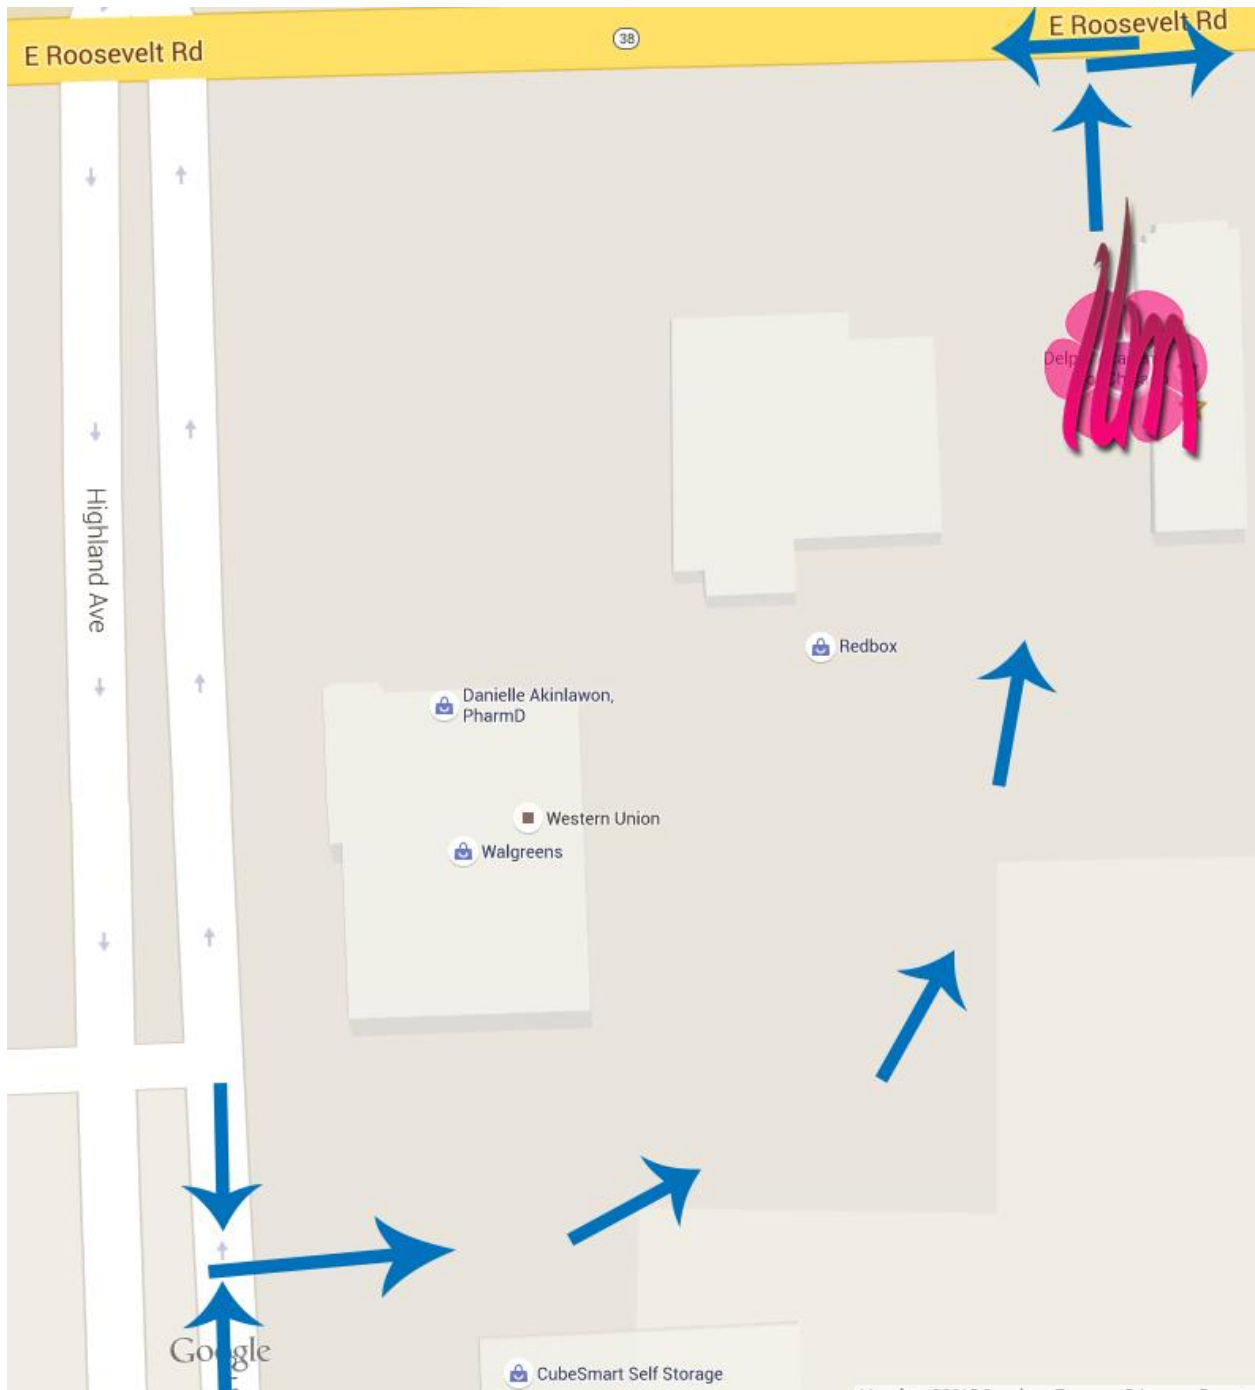

## Academy Pick-up & Drop-off Procedures

ALWAYS ENTER ONLY FROM HIGHLAND Ave, lane between Cube Smart & Walgreens).

EXIT ONLY TO ROOSEVELT ROAD.

*241 E Roosevelt Rd*

*Lombard IL 60148*