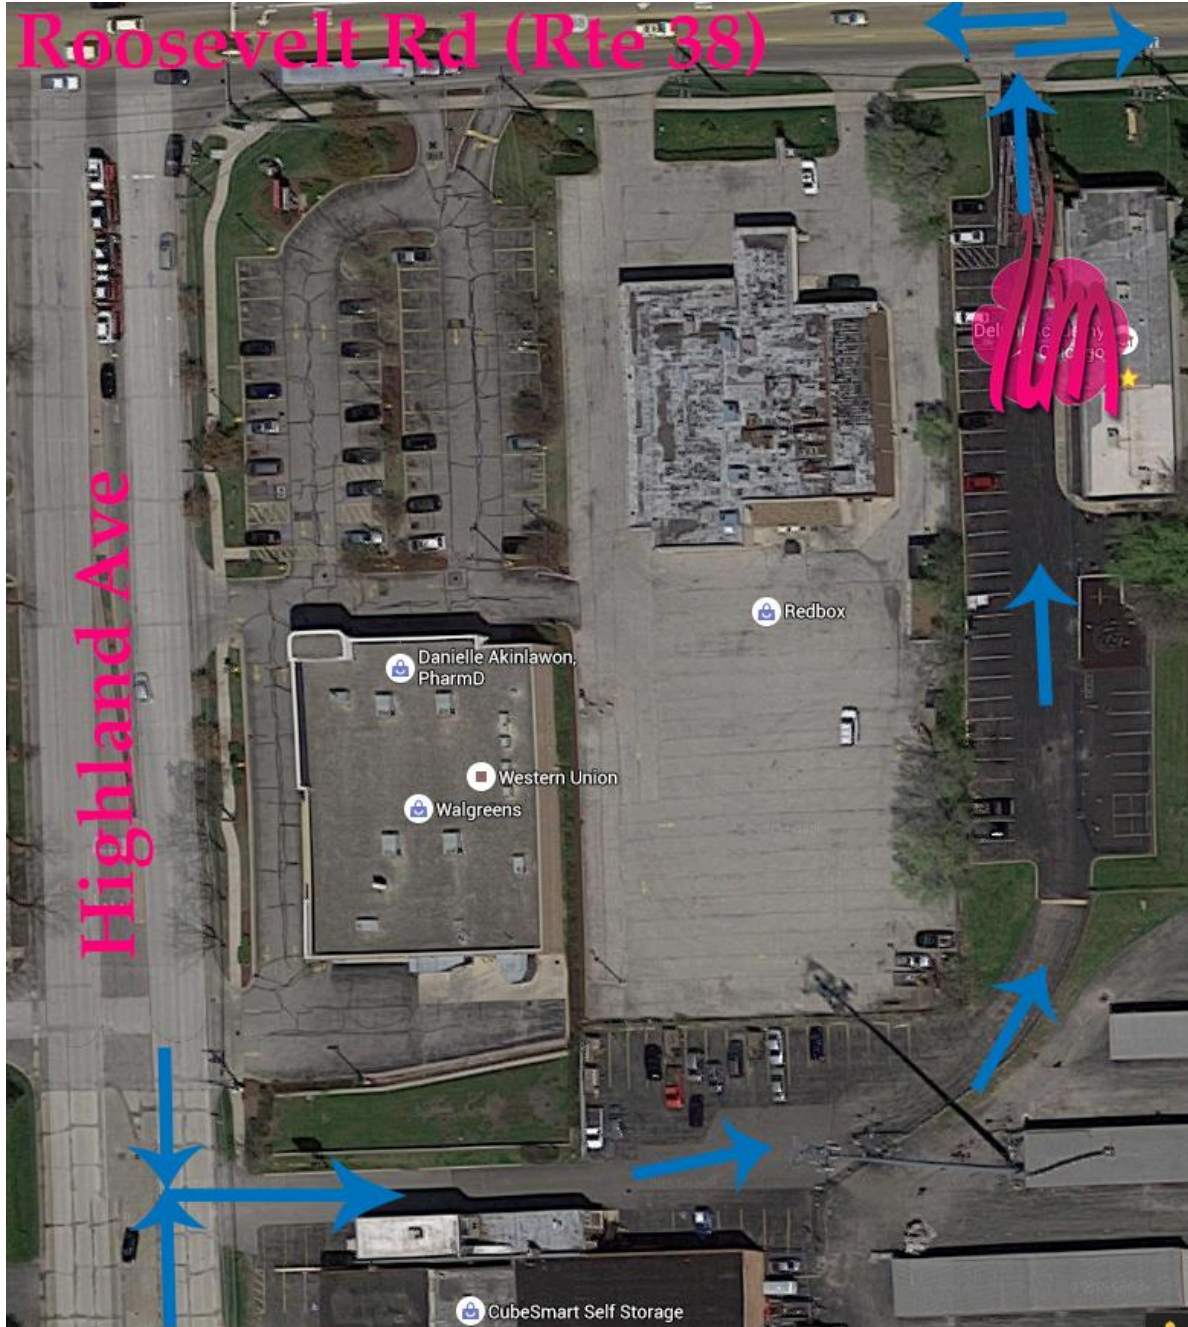

## Academy Pick-up & Drop-off Procedures

ALWAYS ENTER ONLY FROM HIGHLAND Ave, lane between Cube Smart & Walgreens).

EXIT ONLY TO ROOSEVELT ROAD.

*241 E Roosevelt Rd*

*Lombard IL 60148*